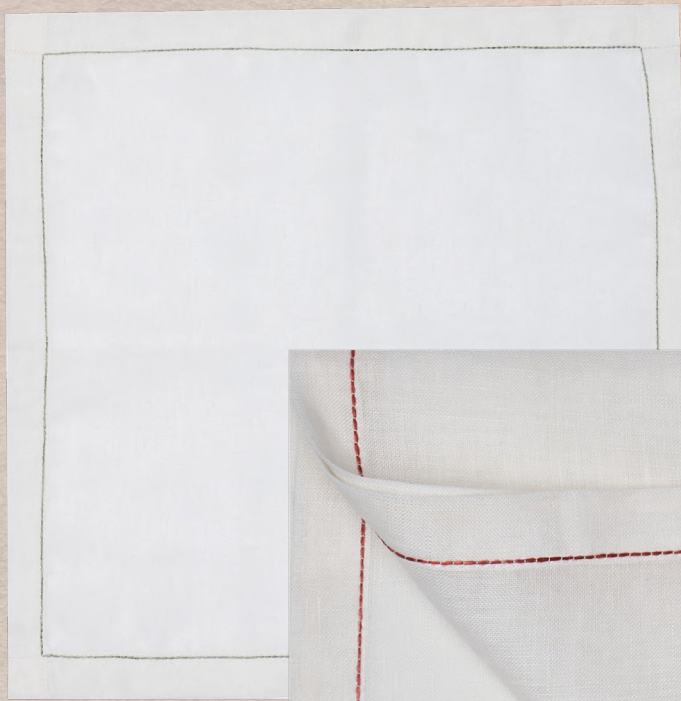

Amalfi napkin with green sewing pattern

Material: Linen
Size: 40 x 40 cm
Color: Off-white
Green sewing pattern

Made in Turkey

NIPAMWHIT40

NIPDOWHIT40

Doppia napkin with ginger sewing pattern

Material: Linen.
Size: 40 x 40 cm
Color: Off-white
Ginger sewing pattern

Made in Turkey