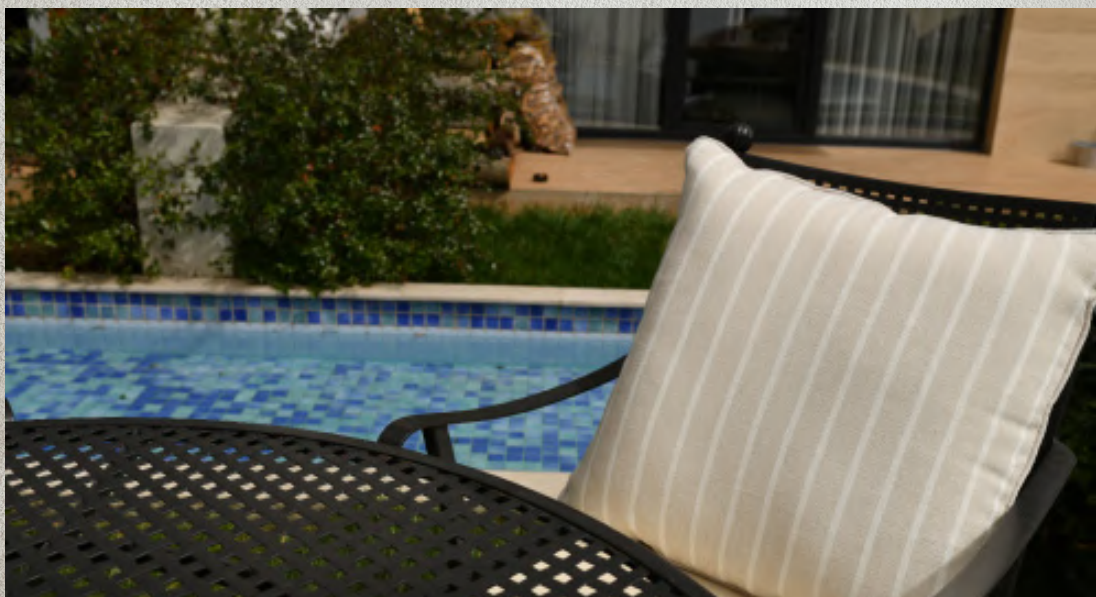

Fabric: 50% Linen, 50%Pes
Padding : 100% Pes
Colour: Beige
Size: 50x50 cm (20x20inch)

riomaggiore 

A unique masterpiece from one of the Italy's seaside towns. Suitable for outdoor use. striped piping details with special dralon fabric. the pillow features a hidden zipper.